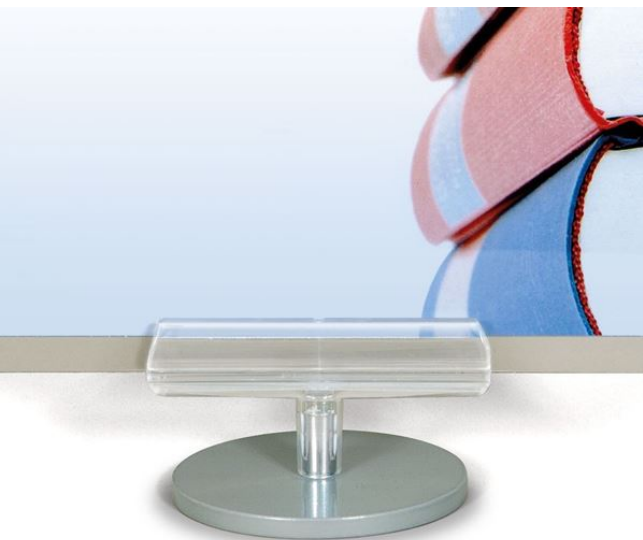

Product sheet:

ELITE ROUND STEEL BASE

- **Elite** round base, composed by:
 - steel round base Ø85 mm, epoxy painted grey RAL9006
 - transparent "T" support **Elite** for message with thickness from 1 up to 5 mm
- **NB:** The pocket are supplied separately ([see item](#))

Family details

Code	Base	Colour	For thick	Pack
842257	Ø85 mm	Grey RAL9006 / Transparent	From 1 to 5 mm	10 pcs

Synco S.r.l.

21046 GURONE DI MALNATE (VA) - Via G. Pastore, 30
Tel. 0332/420.711 (10 linee ric. Autom.) Fax 0332/425.247
e-mail: sales@syncospa.com