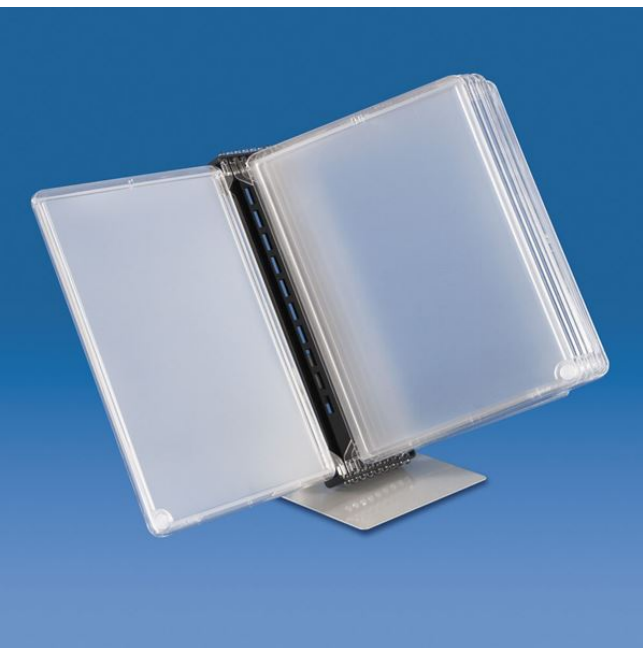

Product sheet:

**COUNTER SUPPORT FOR BOOK WITH FRAMES**

- Counter support composed of:
  - steel base (200x160 mm), epoxy painted RAL9006 steel base
  - adjustable stem
- Book with frames sold separately

**Family details**

<b>Code</b>	<b>Size</b>	<b>Colour</b>	<b>Pack</b>
842193	200 x 160 x H.105 mm	Grey RAL9006	5 pcs

**Synco S.r.l.**

21046 GURONE DI MALNATE (VA) - Via G. Pastore, 30  
Tel. 0332/420.711 (10 linee ric. Autom.) Fax 0332/425.247  
e-mail: sales@syncospa.com