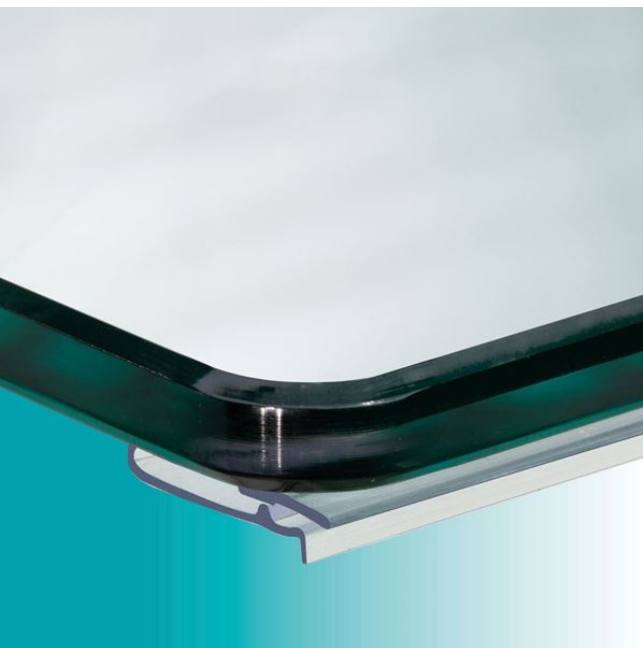

Product sheet:

Under the shelf KATTY profile

- Under the shelf profile
- With transparent strong adhesive

Family details

Code

CTSV00ATR

Colour

Transparent