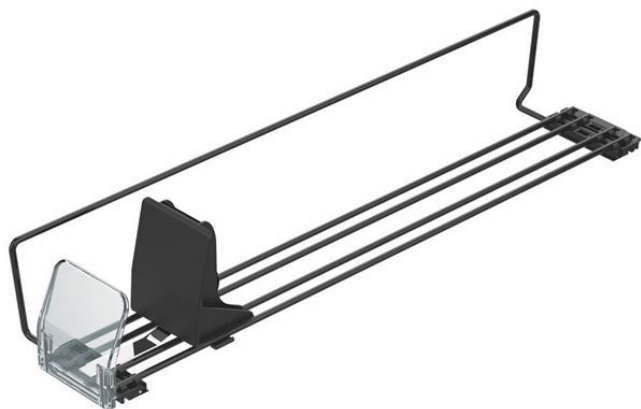

Product sheet:

PROXI ON SHELF WIRE (narrow module / inclined stopper / low pusher / low force)

Narrow metal wire platform with:

- 1 wire telescopic divider
- Inclined transparent stop front H.75 mm
- Low pusher H.80 mm with low force spring (the 580 mm variant springs with medium force)

• **Recommended for:** light single portion sliced ham and cheese packages

Family details

Code	P.	Force	No. springs	Colour	Pack
PRB300380F1	380 mm	Low	1 spring	Black	10 pcs
PRB300480F1	480 mm	Low	1 spring	Black	10 pcs
PRB300580F2	580 mm	Medium	1 spring	Black	10 pcs