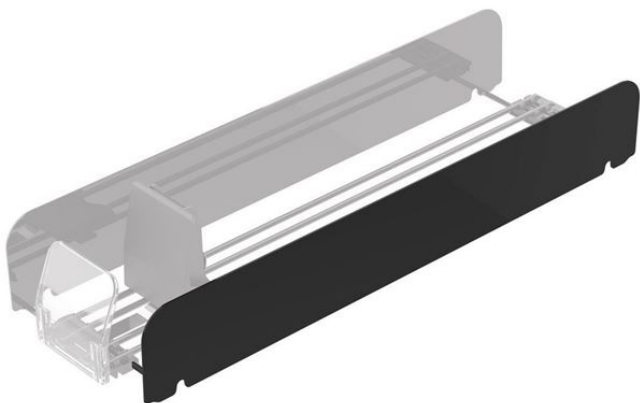

## PROXI ON SHELF PLATE Metal plate divider (for narrow module)

- For completing the final right most tray in the series

### Family details

Code	P.	Colour	Pack
PRE380S	380 mm	Black	10 pcs
PRE480S	480 mm	Black	10 pcs
PRE580S	580 mm	Black	10 pcs