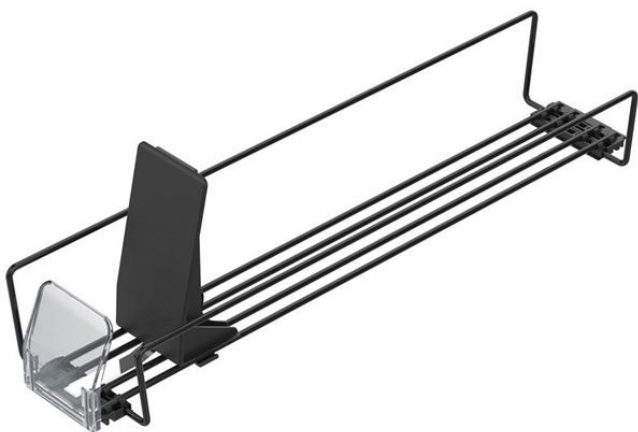

Product sheet:

PROXI WIRE TRAY (narrow module / inclined stopper / high pusher / medium force)

Narrow metal wire platform with:

- 2 nesting wire telescopic dividers
- Inclined transparent stop front H.75 mm
- High pusher H.130 mm with medium force spring

• **Recommended for:** single portion sliced ham and cheese packages, grated cheese and hot dogs

Family details

Code	P.	Force	Colour	Pack
PRD350380F2	380 mm	Medium	Black	10 pcs
PRD350480F2	480 mm	Medium	Black	10 pcs
PRD350580F2	580 mm	Medium	Black	10 pcs