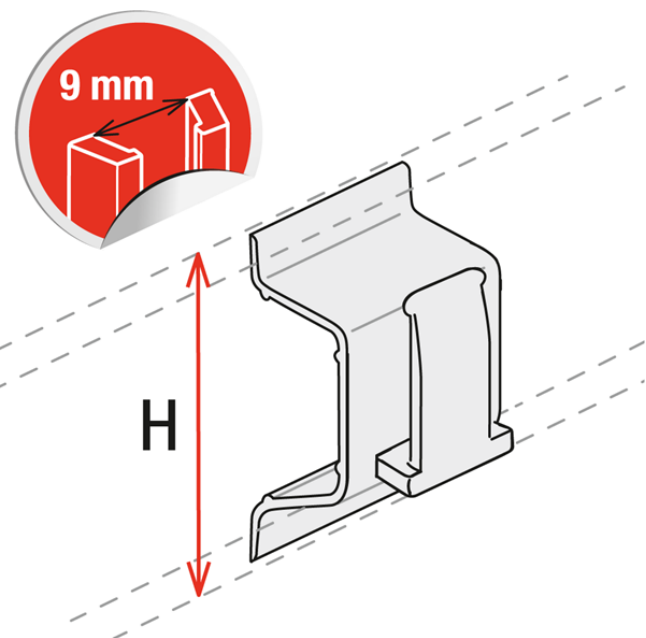

Product sheet:

FIXED CLIP FOR "C" RAILS

- Plastic fixed clip for "C" rails
- Standard adapter 9 mm

Family details

Code	Description	H.	Fixed or flip-up	Colour	Pack
744108	"C" shaped 30 mm	30 mm	Fixed	White	20 pcs
744010	"C" shaped 40 mm	40 mm	Fixed	White	20 pcs