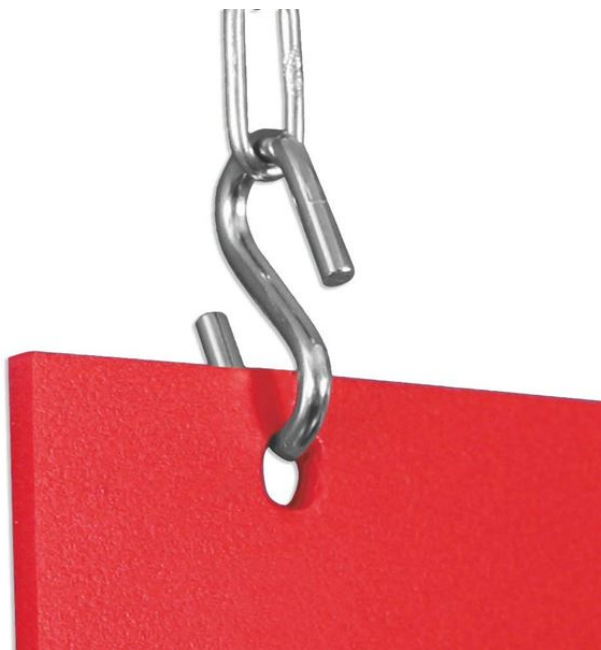

Product sheet:

METAL "S" SHAPED HOOK

- The "S" hook (ref. 721010) is not suitable for code 724006

Family details

Code	H.	Ø	Pack
721002	24 mm	2,4 mm	100 pcs
721009	34 mm	3 mm	20 pcs
721010	40 mm	3,8 mm	100 pcs